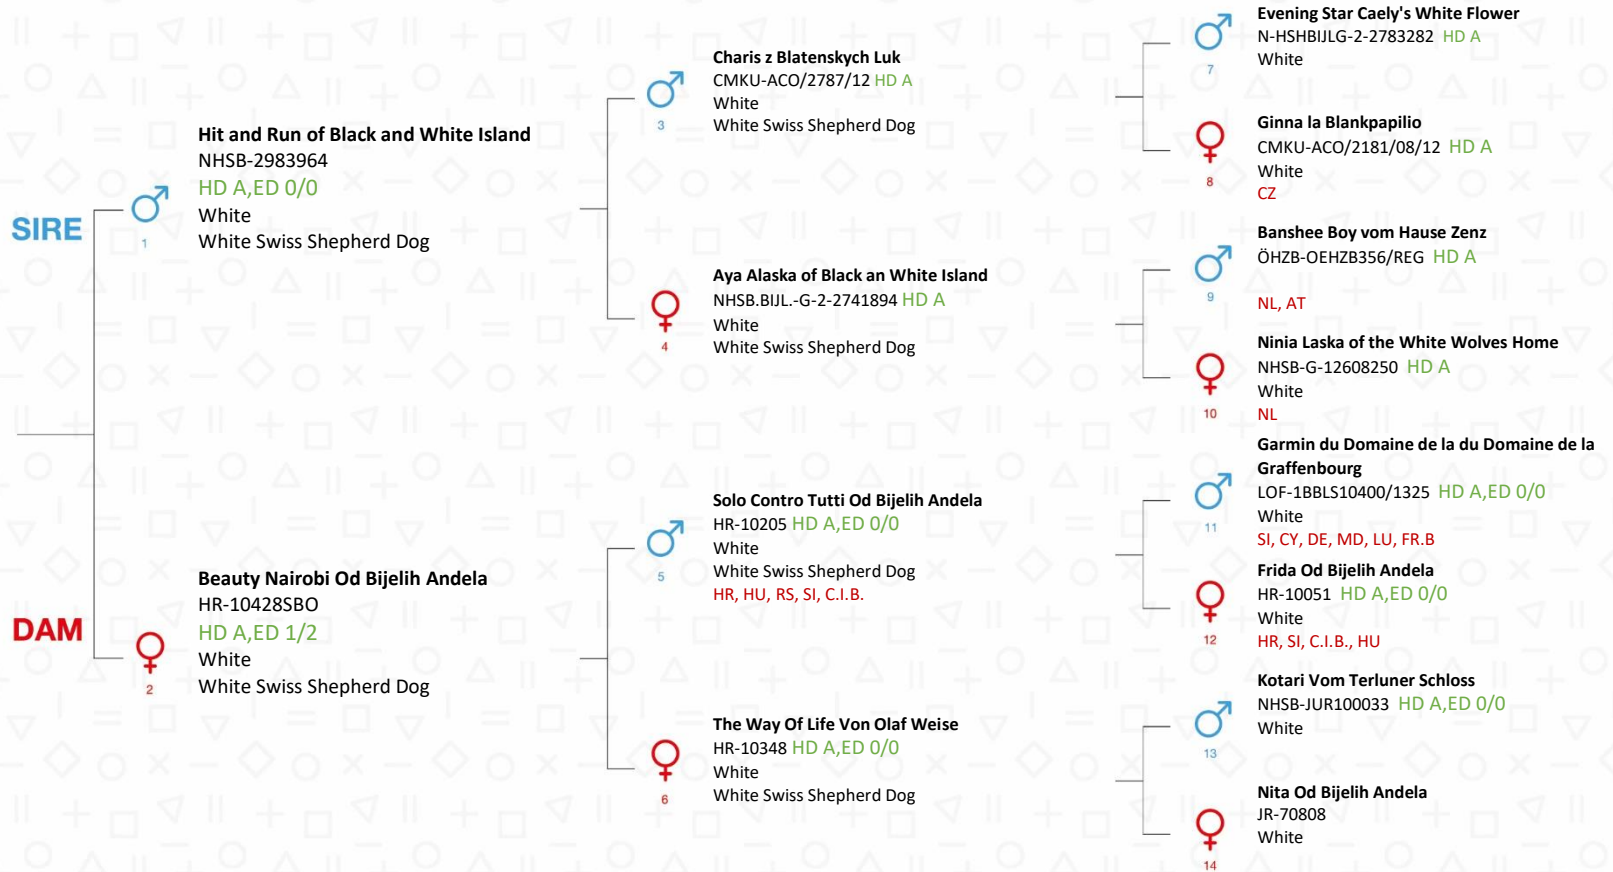

GREAT LUCK Very important Kiruna

LOSH : 01345482

Breed: White Swiss Shepherd Dog
 Microchip: 967000010420640
 Color: White
 Sex: Female
 Date of birth: 21/01/2022
 Breeder(s): Daems Sjoukje, Daems Jelle, Daems Luc, Cools Greta

Owner(s)

Daems Luc 285 Olmsebaan, 2450 MEERHOUT, Belgium

Nature of tail at birth

FULL

Health test(s) of the dog

Certified as accurate on 31/03/2022

Mrs. Viviane Boesmans
 President of the "Belgian Royal Canine Society"

Mr Vercauter Thierry
 General Secretary of the "Belgian Royal Canine Society"

Parents DNA certified

- (1) Hit and Run of Black and White Island NHSB-2983964
- (2) Beauty Nairobi Od Bijelih Andela HR-10428SBO